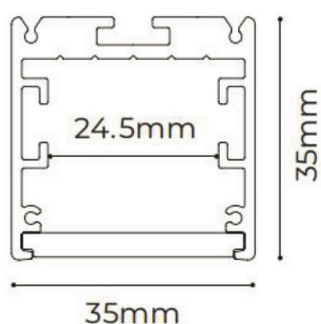

The Zen 3535 Profile with no cover

With a diameter of 3m and a 45° arc, thousands of styles can be made with the connections of lines and arcs. 8 profiles to make 3m circle.

Specially designed light source with diffusers producing homogeneous and soft lighting