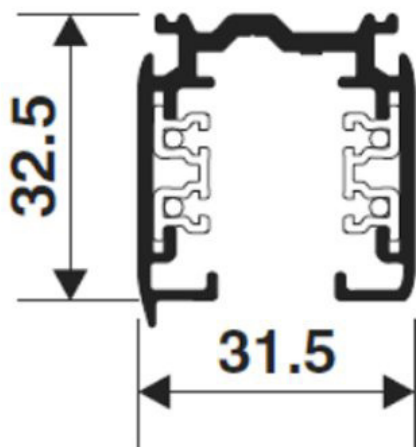

2 Metre 3 Circuit Track & Accessories, White

2 Metre 3 Circuit Track & Accessories, white finish. Designed for easy surface mounting or suspended using kits.

One of many advantages of the three-circuit system is its high loading capacity and the possibility of forming independent fixture groups in all three circuits.

Also available in black.

Dimensions

Length	2 metres.
Width	31.5mm
Height	32.5mm

Connectors are available to meet custom lengths.