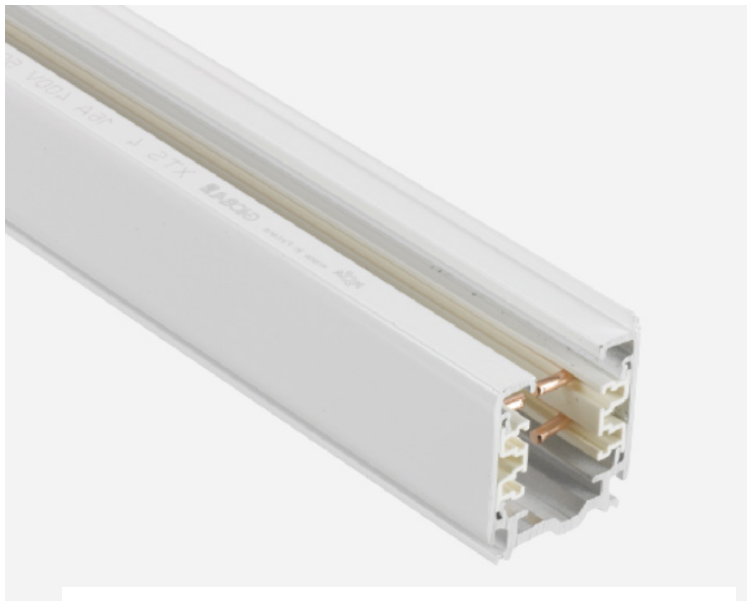

2 Metre 3 Circuit Track & Accessories, White

2 Metre 3 Circuit Track & Accessories, white finish. Designed for easy surface mounting or suspended using kits.

One of many advantages of the three-circuit system is its high loading capacity and the possibility of forming independent fixture groups in all three circuits.

Also available in black.

Dimensions

Length	2 metres.
Width	31.5mm
Height	32.5mm

Connectors are available to meet custom lengths.