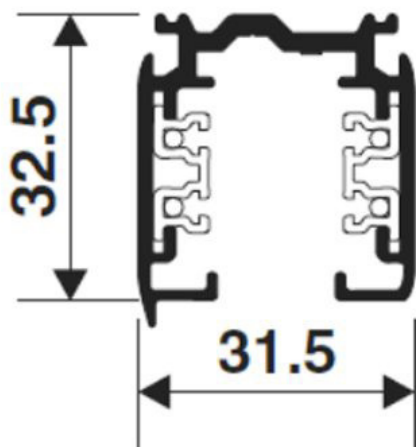

2 Metre 3 Circuit Track & Accessories, Black

2 Metre 3 Circuit Track & Accessories, Black finish. Designed for easy surface mounting or suspended using kits.

One of many advantages of the three-circuit system is its high loading capacity and the possibility of forming independent fixture groups in all three circuits.

Also available in white.

Dimensions

Length	2 metres.
Width	31.5mm
Height	32.5mm

Connectors are available to meet custom lengths.