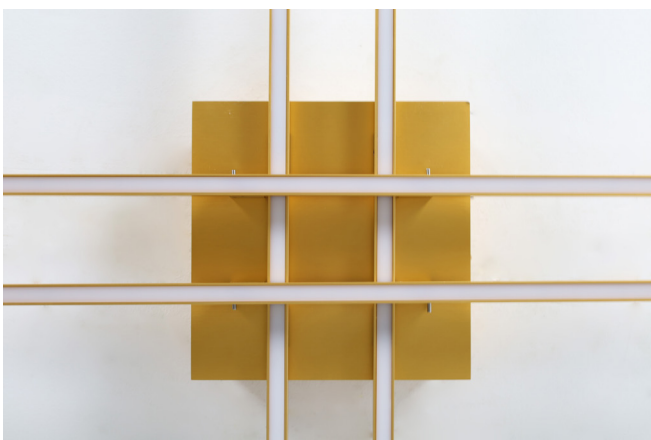

Towers Gold Wall/Ceiling Light

This ceiling/wall light adopts a minimalist line shape and modern design with a strong light transmission. Can be used in an architectural, living or bar and restaurant setting.

Lamp	Inbuilt 58W LED
Material	Metal
Dimmable	Yes
Kelvin	3000K

Dimensions	
Length	800mm
Width	800mm
Projection	75mm