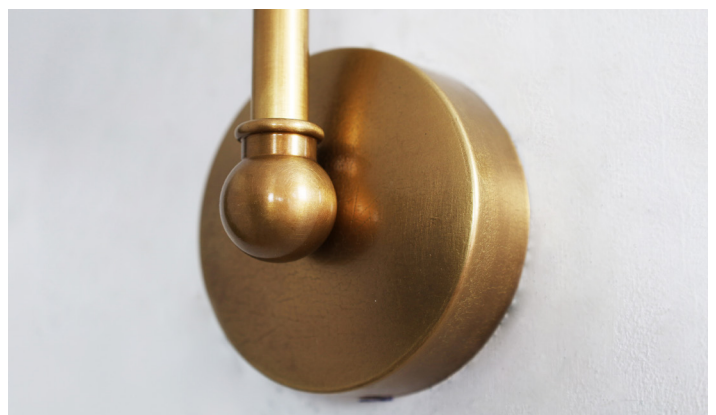

## Leila Wall Light

Lamp	1 x E14
Material	Brass + Glass

### Dimensions

Height	330mm
Projection	250mm
Backplate ø	80mm
Globe ø	150mm

Available in 4 different finishes