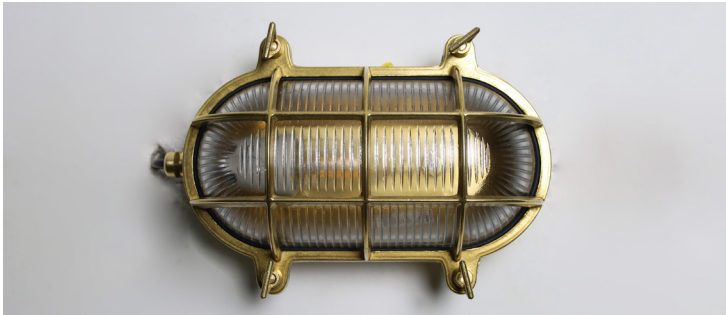

Carra Brass Bulkhead Light

The Carra bulkhead light, IP64 rated. Suitable for outdoor use due to its high IP rating. Ideal for achieving an industrial look in any area. Comes in both a Brass or an Inox (steel) finish.

Lamp	1x E27 40W LED equiv.
Material	Metal

Dimensions	
Length	245mm
Width	165mm

Available in 4 different finishes

Light Antique Brass

Dark Antique Brass

Polished Brass

Satin Brass