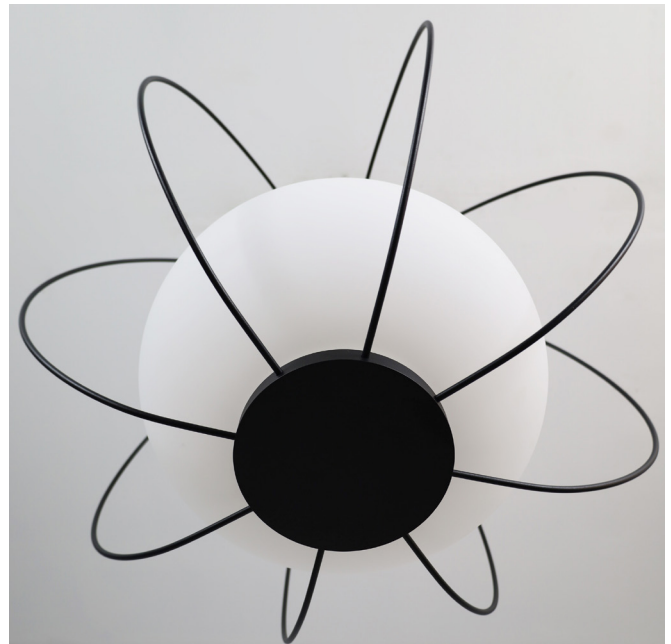

## Cage Pendant Light

The Cage Pendant Light showcases a modern, eight-wire metal cage frame that encloses a glass diffuser in the shape of a globe. Reaching an organic, minimalist appeal.

Lamp	1 x 15W E27
Material	Iron/Aluminium/Glass
Finish	Black
IP Rating	IP20

### Dimensions

Drop	2000mm
Shade height	475mm
Shade diameter	700mm
Ceiling plate	
Diameter	100mm

CE  IP20