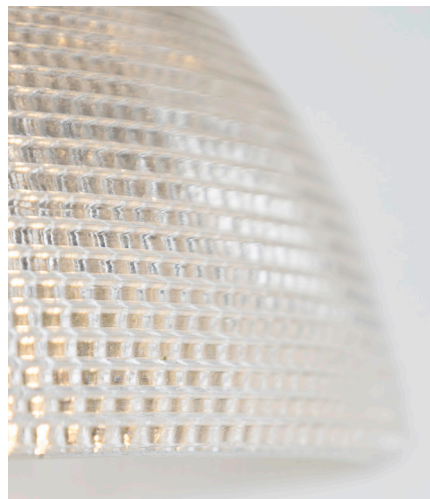

Tuskar Wall Light [Light Antique Brass]

The Tuskar Wall Light is part of the Nirvana Lighting Workshop Collection

It is suitable for hotels, pub & restaurants, coffee shops, and home decor application

Description	Wall Light
Light Source	1 x E14 60W LED equiv.
Voltage	230V
Dimmable	Yes
Finish	Glass & metal

Dimensions	
Shade Diameter	230mm
Projection	250mm
Total Height	230mm

Available in 4 different finishes

Light Antique Brass

Dark Antique Brass

Polished Brass

Satin Brass

CE  IP20