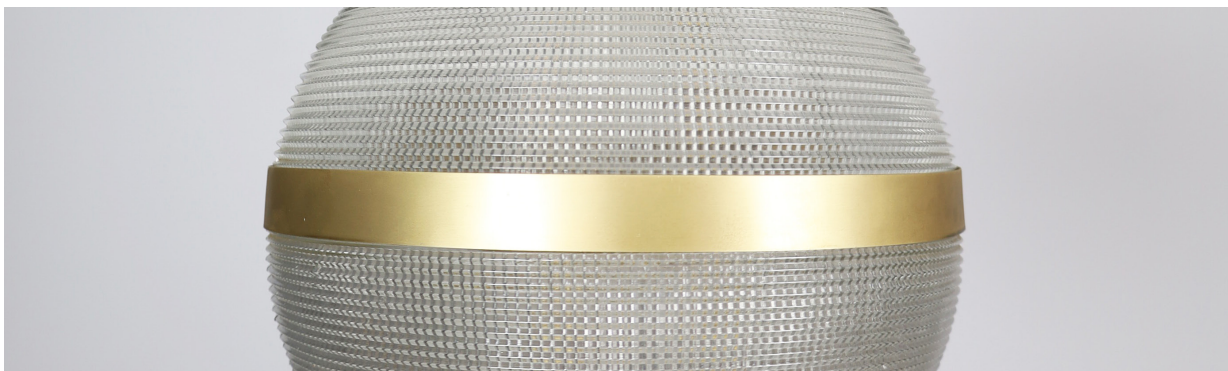

Trinity Pendant

Lamp	1 x E27.
Material	Metal + Glass
Max Wattage	60W

Dimensions	
Diameter	300mm
Standard drop	1800mm (adjustable)

Available in 4 different finishes