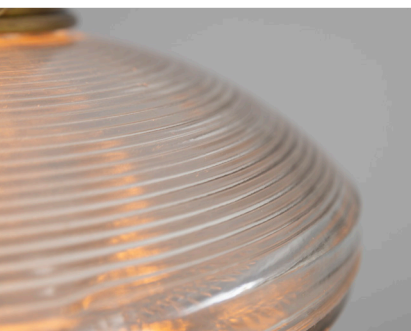

Skellig Pendant [Light Antique Brass]

The Skellig Suspension is part of the Nirvana Lighting Workshop Collection

It is suitable for hotels, pub & restaurants, coffee shops, and home decor application

Description	Pendant
Light Source	1xE27 40W LED equiv.
Voltage	230V
Material	Glass & brass

Dimensions	
Diameter	230mm
Total Min. Height	300mm

Available in 4 different finishes

CE IP20