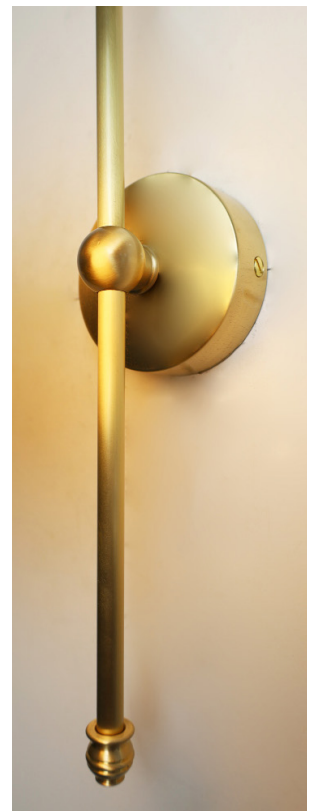

Keelin Brass Wall Light

Lamp	1 x E14.
------	----------

Material	Brass + Glass
----------	---------------

Dimensions	
------------	--

Height	450mm
--------	-------

Projection	280mm
------------	-------

Globe ø	150mm
---------	-------

Available in 4 different finishes

Light Antique Brass

Dark Antique Brass

Polished Brass

Satin Brass