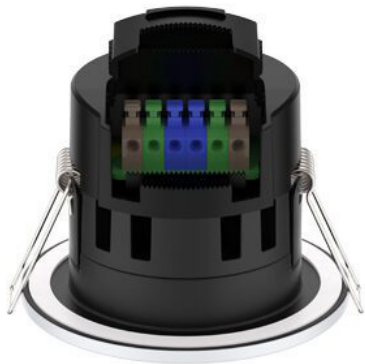

Cofire 6W LED Fire Rated 3CCT Fixed Downlight, 60°

The Cofire 6W LED fire rated 3CCT fixed downlight, 60° wired to integral Triac driver. The magnetic bezel on the front allows for easy interchangeable finish. 3CCT function behind the bezel gives the option of selecting 2700K, 3150K or 4000K colour tone. IP65 rated on the front. Thirty degree version also available here. CE certified.

Fire rated 30/60/90 minutes

Lamp	6W 2835SMD 3CCT dimmable LED inbuilt
------	--------------------------------------

Finish	White (option to add on black, brushed nickel or matt silver bezel)
--------	---

Dimensions

Diameter	85mm
Depth	60mm
Cut out ø	70mm

CE  IP65