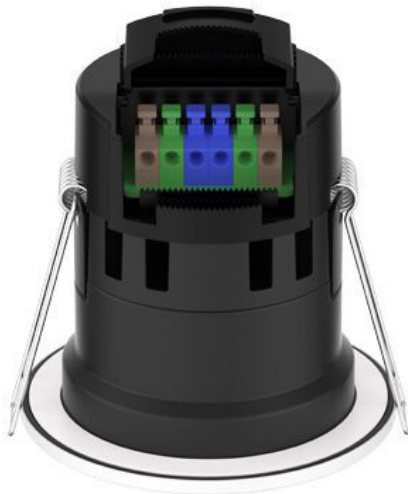

## Cofire 6W LED Fire Rated 3CCT Deep Downlight, 30°

The Cofire 6W LED fire rated 3CCT deep downlight, 30° wired to integral Triac driver. The magnetic bezel on the front allows for easy interchangeable finish. 3CCT function behind the bezel gives the option of selecting 2700K, 3150K or 4000K colour tone. IP65 rated on the front. Sixty degree version also available here. CE certified.

Fire rated 30/60/90 minutes

Lamp	6W 2835SMD 3CCT dimmable LED inbuilt
Finish	White (option to add on black, brushed nickel or matt silver bezel)

Dimensions	
Diameter	85mm
Height	80mm
Recessed depth	75mm
Cut out ø	70mm