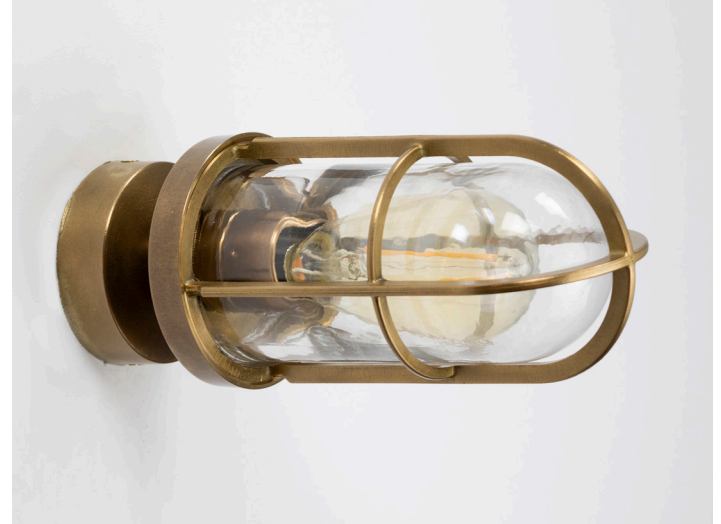

Abbey Ceiling/Wall Light [Light Antique Brass]

The Abbey Ceiling / Wall Light is part of the Nirvana Lighting Workshop Collection

It is suitable for hotels, pub & restaurants, coffee shops, and home decor application

Description	Ceiling / Wall Light
Light Source	1xE27 40W LED equiv.
Voltage	230V
Material	Glass & brass
Dimensions	
Width	110mm
Height/projection	240mm
Plate diameter	80mm

CE IP44