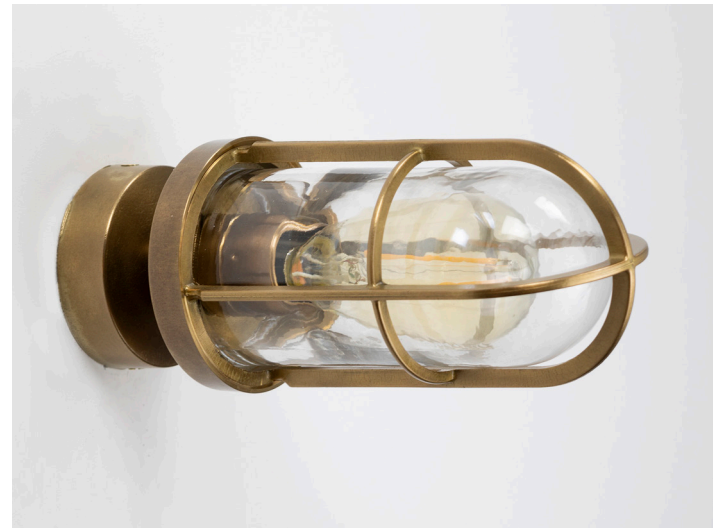

Abbey Ceiling/Wall Light [Light Antique Brass]

The Abbey Ceiling / Wall Light is part of the Nirvana Lighting Workshop Collection

It is suitable for hotels, pub & restaurants, coffee shops, and home decor application

Description	Ceiling / Wall Light
Light Source	1xE27 40W LED equiv.
Voltage	230V
Material	Glass & brass

Dimensions	
Width	110mm
Height/projection	240mm
Plate diameter	80mm

Available in 4 different finishes

Light Antique Brass

Dark Antique Brass

Polished Brass

Satin Brass

CE IP44