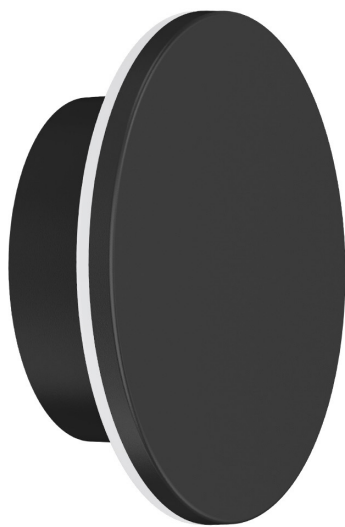

Coin 3CCT LED Wall Light

Finish	Black
Lamp	SMD LED
Material	PC + Aluminium
Max Wattage	15W
Kelvin	3000K + 4000K + 5700K
IP Rating	IP65
IK Rating	IK06
Lumen output	1000-1220lm
Beam angle	90°
Dimmable	Yes

Dimensions	
Diameter	250mm
Projection	50mm