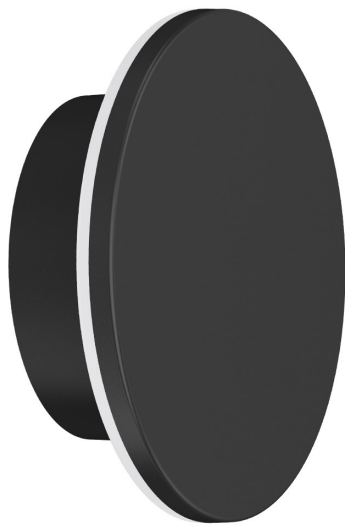

Coin 3CCT LED Wall Light

Finish	Black or White
Lamp	SMD LED
Material	PC + Aluminium
Max Wattage	8W
Kelvin	3000K + 4000K + 5700K
IP Rating	IP65
IK Rating	IK06
Lumen output	500-620lm
Beam angle	90
Dimmable	Yes
Dimensions	
Diameter	160mm
Projection	50mm