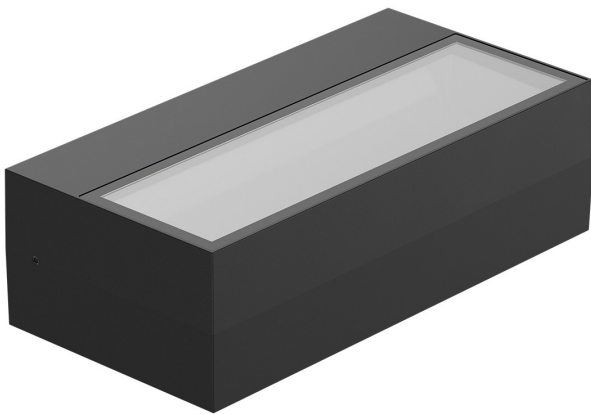

Breeze 3CCT LED Wall Light

Finish	Black or White
Lamp	SMD LED
Material	Aluminium
Max Wattage	10W
Kelvin	3000K, 4000K, 5700K
IP Rating	IP65
Lumen output	600-750lm
Beam angle	90°x115°x40°

Dimensions

Length	200mm
Height	60mm
Projection	100mm