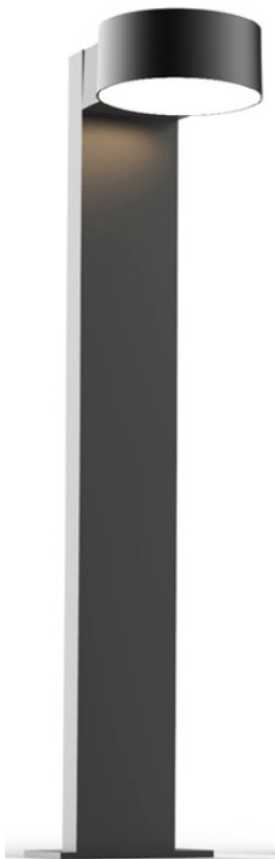

Storm LED Exterior Bollard

Finish	Black RAL 9005
Material	Aluminium
Lamp	LED SMD
Voltage	AC100-240V
Max Wattage	8W
Kelvin	3000K
CRI	<80
Beam Angle	120 °
IP Rating	IP65
IK Rating	IK10
Lumen output	600-655lm
Dimmable	No
Dimensions	
Height	700mm
Width	208mm
Lamp ø	140mm