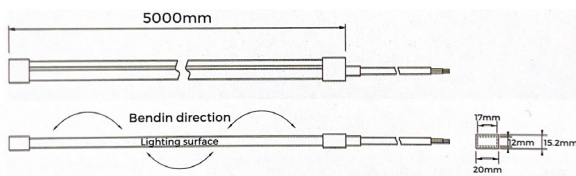

12mm width flat luminous surface, applied for indoor & outdoor decorative lighting, architectural outline lighting, etc.

High light efficacy, LM80 proved

Silicone extrusion process, IP67 protection level

Systematic installation solution for different installation requirements

**Model No** NL\_NEO1217\_9.6W\_RGB\_48V

**Material** Silicone

**CCT** RGB

**Voltage** 48V

**Wattage** 9.6W

**Max tape length** 20m

CE IP65