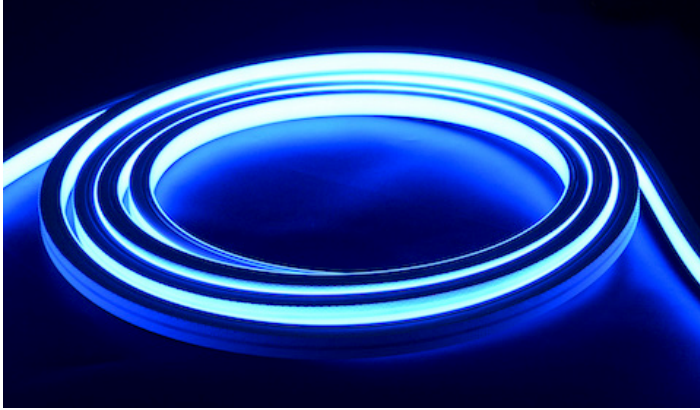

# Neo RGB 9.6W 48V Silicone Neon Strip

Neo RGB is part of the side bend series which adopt unique optical structure design, featured in uniform lighting without shadow. The Neo design qualifies it for line outlining, indoor & outdoor decorative lighting

12mm width flat luminous surface, applied for indoor & outdoor decorative lighting, architectural outline lighting, etc.

High light efficacy, LM80 proved

Silicone extrusion process, IP67 protection level

Systematic installation solution for different installation requirements

**Model No** NL\_NEO1217\_9.6W\_RGB\_48V

**Material** Silicone

**CCT** RGB

**Voltage** 48V

**Wattage** 9.6W

**Max tape length** 20m

CE IP65