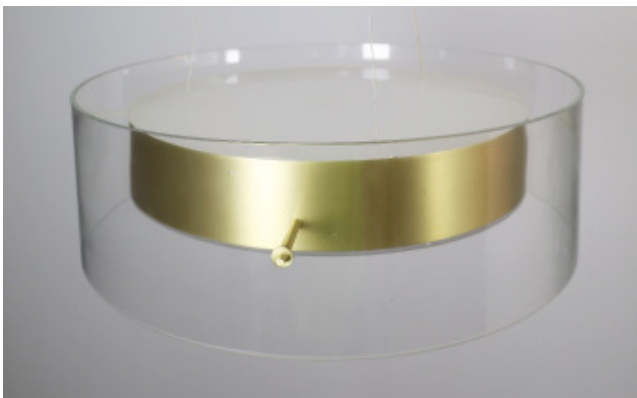

Felice Pendant

Finish	Satin brass
Lamp	Inbuilt 35W LED
Material	Metal + Glass
Kelvin	3000K
Dimmable	Yes
Dimensions	
Width	500mm
Shade height	150mm
Overall height	1200mm