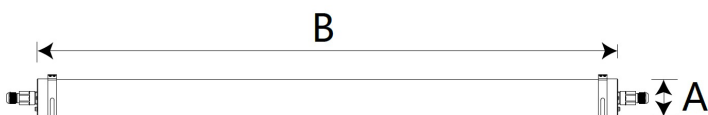

Matrix Triproof Linkable Batten Light

The Matrix comes with waterproof glands at each end of the fitting making it an easy linkable solution for industrial applications

It has a polycarbonate tubular cover providing a uniform soft light output 140° beam

It is also provided with special clip on brackets allowing for easy installation and adjustment of the installation angle

With IK10 impact protection level & IP66 rating it is an ideal solution for factories, warehouses, workshops & other environments with high humidity & dust levels. The form factor provides for an easy cleaning solution

Finish	White Aluminum
Wattage	45W
Voltage	AC220-240VAC
Light Source	LED SMD
CCT	4000K
CRI	≥80
Lumens	5500
Beam width	140°
LED Driver	In built
Dimmable	No
Material	Aluminium/PC

A - 75.2 mm
B - 1500mm

IK10 CE IP66