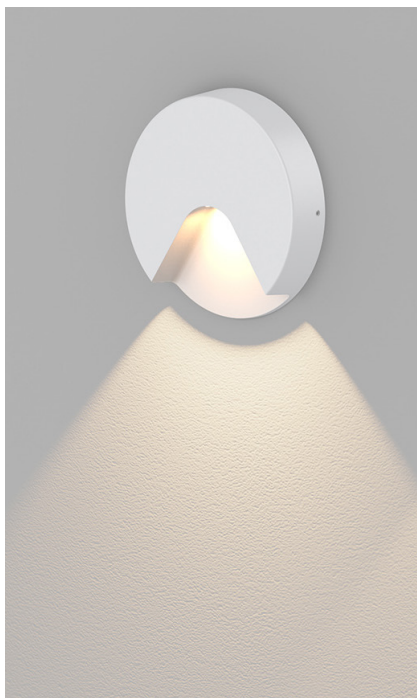

Hood Wall Light

Finish	White
Lamp	SMD LED
Material	Aluminium
Max Wattage	3W
Kelvin	2700K
IP Rating	IP20
IK Rating	IK06
Lumen output	164-172lm
Beam angle	60°

Dimensions	
Diameter	135mm
Projection	26mm