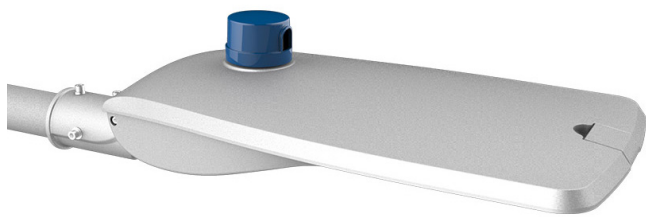

## HiRoad 90W 4000K Street Light

The modern, low-profile HiSmooth LED streetlight is made to last. designed for use as a road and parking lot. The medium size is designed to increase 30W–90W cost effectiveness. Suitable for country-side roads, city roads, residential areas, parking lot areas, plazas.

Lamp	LED3030
------	---------

Material	Aluminium + Polycarbonate +Tempered Glass
----------	--

Wattage	90W
---------	-----

IP rating	IP66
-----------	------

Dimmable	Yes
----------	-----

Input Voltage	100-240 VAC, 50/60Hz
---------------	----------------------

### Dimensions

Height	160mm
--------	-------

Length	680mm
--------	-------

Width	282mm
-------	-------

CE  IP66