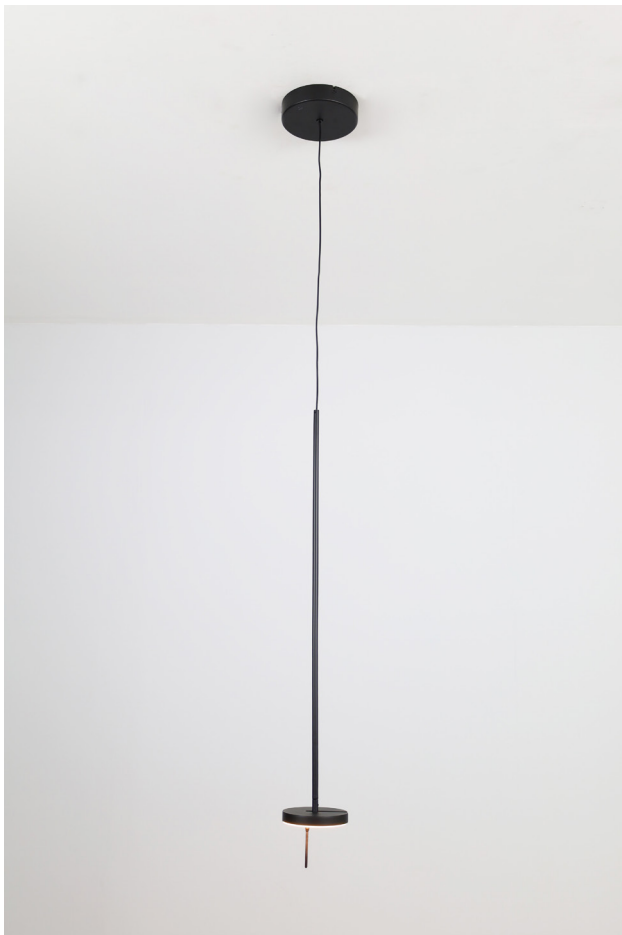

Tikku 9W Black LED Single Suspension

The Tikku 9W Black LED single suspension with an adjustable arm & head. Perfect accent lighting. Matching 3 light suspension & wall light also available. Complete with driver.

Lamp	1 x 9W 3000K LED inbuilt.
Material	Metal

Dimensions

Standard Width	150mm.
Standard total height	1800mm.