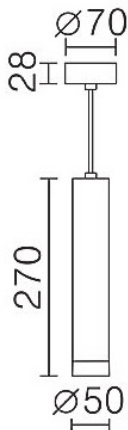

Subway LED Black Pendant Light

The Subway 6W LED white pendant light. With a clear front as standard but additional white cover available. Integral Triac LED driver inbuilt. ROHS compliant & CE certified. Also available in White

Finish	White
Wattage	6W
Voltage	230V
Light Source	6W Citizen COB LED inuilt
CCT	2700K
Lumen	600 lm
Beam angle	24°
Dimmable	Yes
Driver	Integral Triac LED driver inbuilt
Material	Aluminium

Dimensions

Diameter: 50mm

Height: 270mm

Ceiling plate: Ø70 x H28mm

Cut out: 77 x 77mm