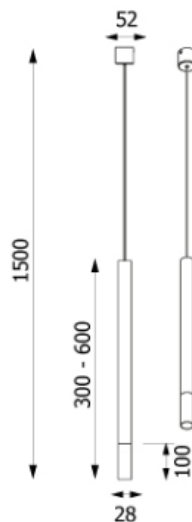

Telescope White & Gold Pendant

Description	Pendant
Light Source	1x G9
Voltage	230 Volts
Material	Metal
Dimensions	
Max drop:1500mm	
Ceiling plate diameter:52mm	
Tube diameter:28mm	

The Telescope Pendant is a very slim elegant pendant which can hang singularly or grouped together for a stunning effect