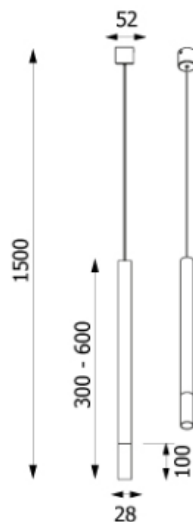

Telescope Black & Brass Pendant

Description	Pendant
Light Source	1x G9
Voltage	230 Volts
Material	Metal
Dimensions	
Max drop:1500mm	
Ceiling plate diameter:52mm	
Tube diameter:28mm	

The Telescope Pendant is a very slim elegant pendant which can hang singularly or grouped together for a stunning effect