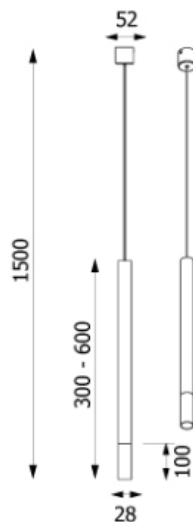

Telescope Black & Copper Pendant

Description	Pendant
Light Source	1x G9
Voltage	230 Volts
Material	Metal
Dimensions	
Max drop:1500mm	
Ceiling plate diameter:52mm	
Tube diameter:28mm	

The Telescope Pendant is a very slim elegant pendant which can hang singularly or grouped together for a stunning effect