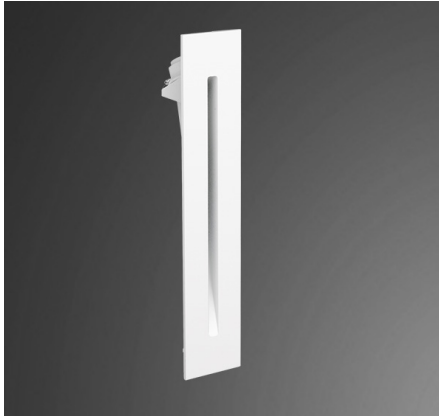

# Slot Recessed Wall light

Eco-friendly LED technology with energy saving and low maintenance cost

The Slot Recessed wall light provide ultra-thin and clean line shape light for lighting designer

Luminaire designed with good glaring control and comfortable light output.

Good thermal management guarantees long lifespan

Easy install with two springs on up and down

The Slot is an excellent design for decorative light and guide-light, good for hall, corridor, residential and commercial applications