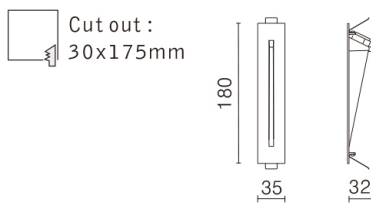

## Optional Accessory

For concrete fitting

Units in mm

180lm

Units in mm