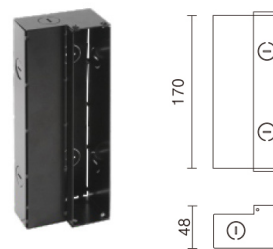

Optional Accessory

For concrete fitting

Units in mm