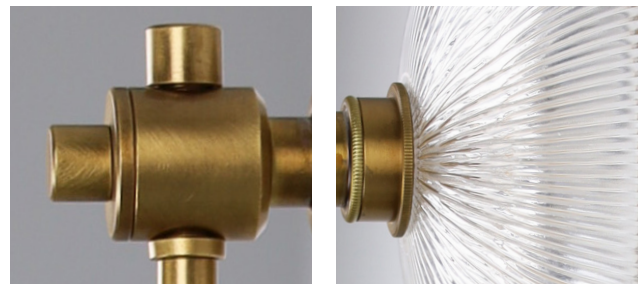

Sherkin Wall Light

The Sherkin Wall Light is part of the Nirvana Lighting Workshop Collection

The Sherkin features a classic combination of holophane glass & light antique brass giving a distinctive textured vintage elegance

It is suitable for hotels, pub, restaurants, coffee shops, and home decor applications

Shown here in light antique brass

Description	Wall Light
Light Source	1x E27
Voltage	230V
Material	Brass & holophane glass
Dimensions	
Total height	315mm
Backplate diameter	80mm
Shade diameter	300mm

Available in 4 different finishes

Light Antique Brass

Dark Antique Brass

Polished Brass

Satin Brass

CE IP20