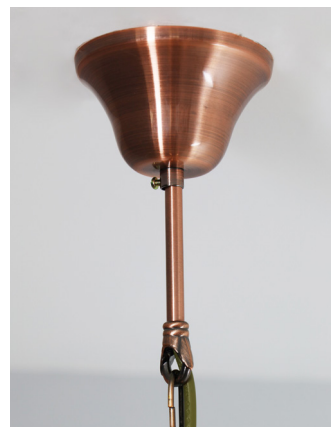

Revolution Copper Pendant

This simple design pendant bar features copper shade inside & outside. The Revolution pendant would be perfect hung above a table or island. The height of the pendant can be easily adjusted at the time of installation.

Light Finish	Copper
Light Source	1 x E27 60W LED equiv.
Dimmable	Yes

Dimensions	Diameter: 350mm Shade Height: 270mm Chain Length: 1.5m flexichain
------------	---

CE IP20