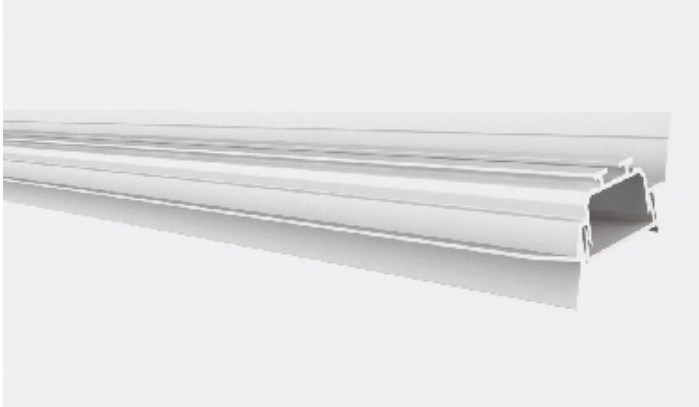

Hanger 3943 Aluminium Channel

The HANGER3943 profile is applied to ceiling edge to allow wall wash lighting effect.

The profile can be embedded prior to final ceiling being installed.

Diffuser helps emit uniform and soft light along the top of the vertical wall.

The profile comes supplied standard with metal end caps also finished RAL9003 white.

Model No **NL_25_HANGER**

Material	AL6063-T5
Surface Processing	Spraying RAL9003 white
Diffuser	Opal Polycarbonate
Light Transmittance	>85%

Accessories

End Caps

NL_HANGER_ENDCAPS

End cap without hole
[White x2 pieces]