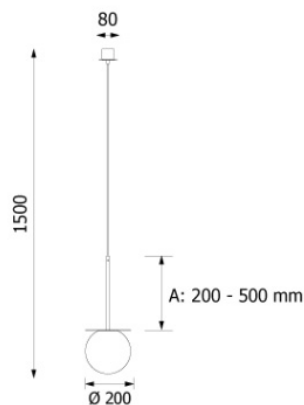

## Lolly Copper Pendant

The Lolly Pendant is a very elegant pendant which can hang singularly or grouped together for a stunning effect

Description	Pendant
Light Source	1x E27
Voltage	230 Volts
Material	Metal
Dimensions	
Max drop: 1500mm	
Ceiling plate diameter: 80mm	
Globe diameter: 200mm	