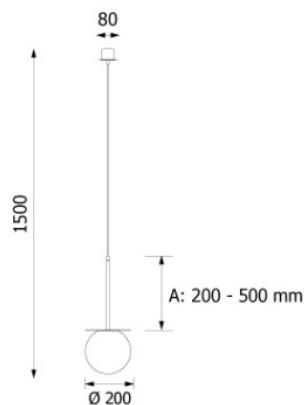

# Lolly BLack Pendant

The Lolly Pendant is a very elegant pendant which can hang singularly or grouped together for a stunning effect

Description	Pendant
Light Source	1x E27
Voltage	230 Volts
Material	Metal
Dimensions	
Max drop: 1500mm	
Ceiling plate diameter: 80mm	
Globe diameter: 200mm	