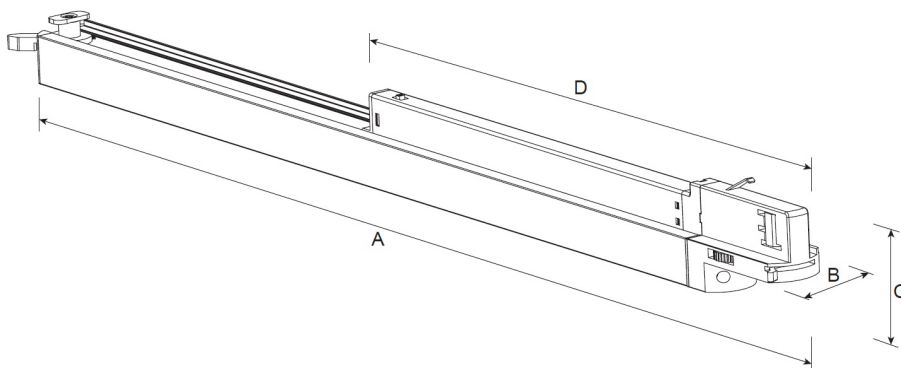

## Lina Linear Track [White]

The Lina 3-circuit track fitting with linear form factor and polycarbonate cover produces a soft wide beam of light, which allows it to act as a 'fill' light where required

It has the added versatility of being able to change the colour temperature of the light by simply pushing the slide switch located on the side of the fitting

Finish	White
Wattage	10W
Voltage	AC220-240VAC
Light Source	LED SMD
CCT	3CCT 3000K/4000K/5700K
CRI	≥80
Lumens	1000
Beam width	110 °
LED Driver	In built
Dimmable	No
Material	Aluminium/PC

A - 650mm  
B - 32.5mm  
C - 52 mm  
D - 436mm