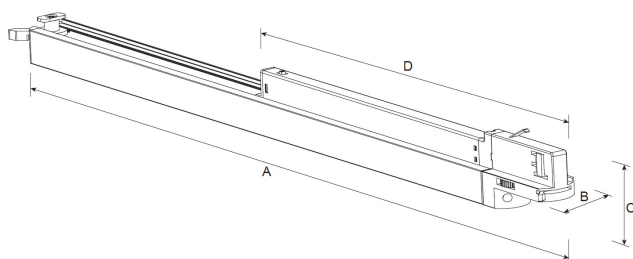

## Lina Linear Track [Black]

The Lina 3-circuit track fitting with linear form factor and polycarbonate cover produces a soft wide beam of light, which allows it to act as a 'fill' light where required

It has the added versatility of being able to change the colour temperature of the light by simply pushing the slide switch located on the side of the fitting

Finish	Black
Wattage	10W
Voltage	AC220-240VAC
Light Source	LED SMD
CCT	3CCT
	3000K/4000K/5700K
CRI	≥80
Lumens	1000
Beam width	110°
LED Driver	In built
Dimmable	No
Material	Aluminium/PC

A - 650mm  
B - 32.5mm  
C - 52 mm  
D - 436mm

CE IP20