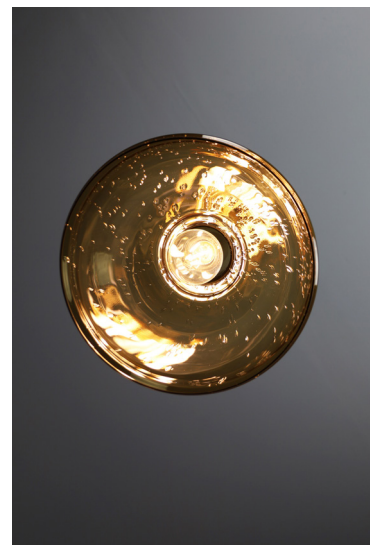

## Atelier Single Pendant Smoked Brown Glass

Description	Pendant
Light Source	1x E27 60W LED equiv
Voltage	230 Volts
Material	Glass & brass

### Dimensions

Total drop 1000mm  
Diameter 250mm  
Ceiling plate diameter 80mm

The Atelier Single pendant with smoked brown glass shade is part of the Nirvana Lighting Workshop Collection, and is suitable for hotels, pub & restaurants, coffee shops, and home decor application

Shown in antique brass finish

Available in 4 different finishes

Light Antique Brass

Dark Antique Brass

Polished Brass

Satin Brass

CE IP20