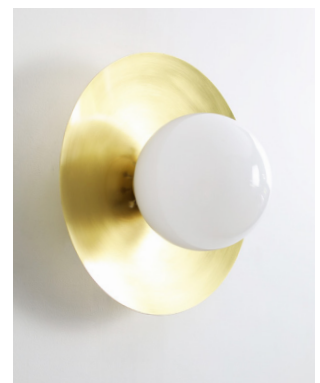

Ardra Wall Light

The Ardra Wall Light is part of the Nirvana Lighting Workshop Collection.

It is suitable for hotels, pub, restaurants, coffee shops, and home decor applications

Shown here in satin brass

Description	Wall Light
Light Source	1x E27
Voltage	230V
Material	Brass & opal glass
Dimensions	
Diameter	300mm
Globe diameter	150mm
Backplate diameter	80mm
Projection	190mm

Available in 4 different finishes

Light Antique Brass

Dark Antique Brass

Polished Brass

Satin Brass

CE IP20