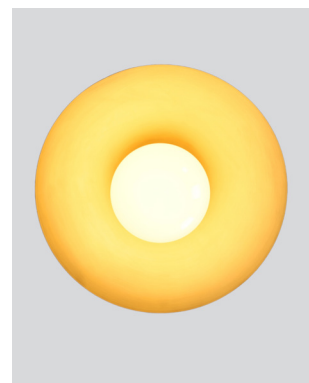

Ardra Wall Light

The Ardra Wall Light is part of the Nirvana Lighting Workshop Collection.

It is suitable for hotels, pub, restaurants, coffee shops, and home decor applications

Shown here in satin brass

Description	Wall Light
Light Source	1x E27
Voltage	230V
Material	Brass & opal glass
Dimensions	
Diameter	300mm
Globe diameter	150mm
Backplate diameter	80mm
Projection	190mm

Available in 4 different finishes