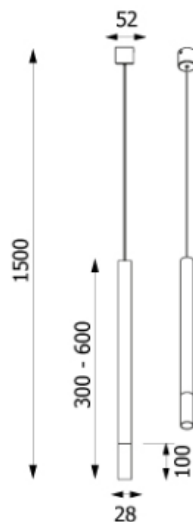

Telescope White & Copper Pendant

Description	Pendant
Light Source	1x G9
Voltage	230 Volts
Material	Metal
Dimensions	
Max drop:1500mm	
Ceiling plate diameter:52mm	
Tube diameter:28mm	

The Telescope Pendant is a very slim elegant pendant which can hang singularly or grouped together for a stunning effect