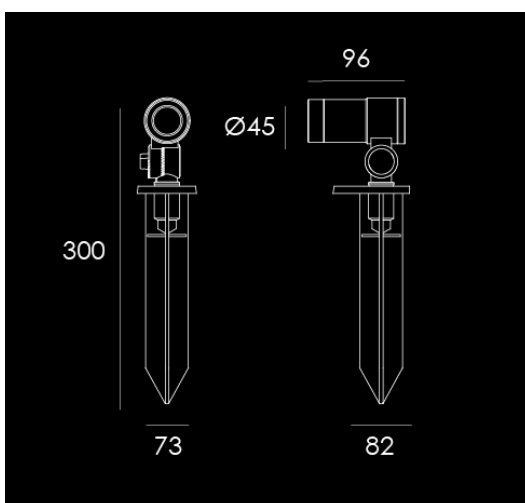

Finish Black RAL 9005

Wattage 3W

Voltage 24V DC

Light Source 1 x 3W Nichia

CCT 3000K

Beam width 20°

LED Driver Not included

Material Aluminum

Units in mms

CE IP66