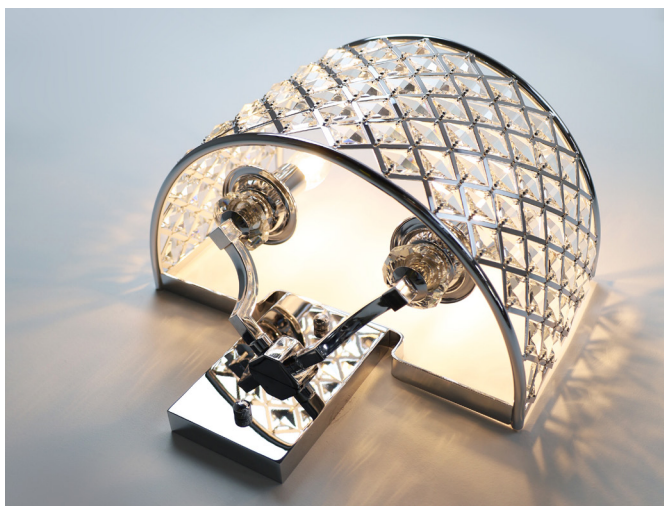

Regal Crystal Wall Light [Chrome & Clear Crystal]

Light Finish	Chrome
Shade Finish	Clear Crystal
Light Source	2x E14 40W LED equiv.
Dimmable	Yes

Dimensions

Total Height:	330mm
Total Projection:	200mm
Shade:	W330mm x H205mm
Backplate:	H160 x W100mm