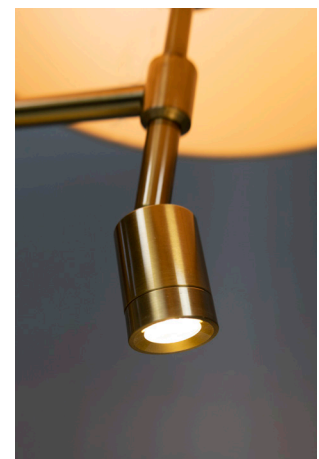

Chevron Table Lamp [Light Antique Brass]

The Chevron Table lamp comes from Nirvana Lighting's Workshop Collection

It's very high quality for hotels, pub & restaurants, coffee shops, and home decor

Model No	Chevron Table Lamp
Description	Table Light
Light Source	1x E27
Voltage	230 Volts
Material	Brass
Dimensions	
Height: 48cm without shade	
Base Diameter: 20cm	
Height 2.5cm	