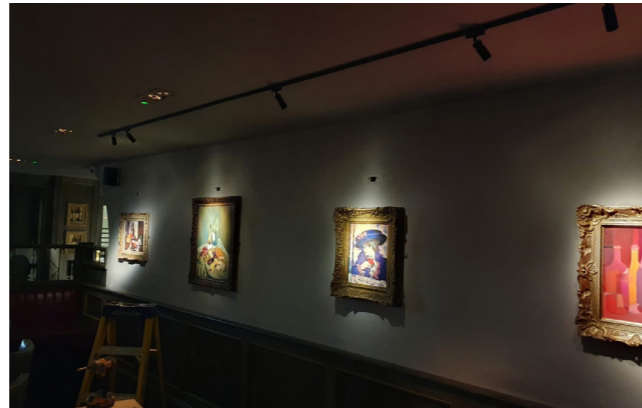

The Micro 7.7W adjustable 24V black track spotlight, beam adjustment 10-40° complete with anti-glare honeycomb

This is a very compact product with an elegant & mini sized design. It is convenient for the end user to adjust the focus and beam angle. Precise light distribution is not only good for highlighting artworks in a showcase, but also good for restaurants and private homes

Finish	Black
Wattage	7.7W
Voltage	24V
Light Source	7.7W CREE LED Built in
CCT	2100K with filter or 2700K
Lumens	550lm
Beam width	10 – 40°
LED Driver	Remote
Dimmable	Yes
Material	Aluminium
Optional Accessories	Gel filter 2100K