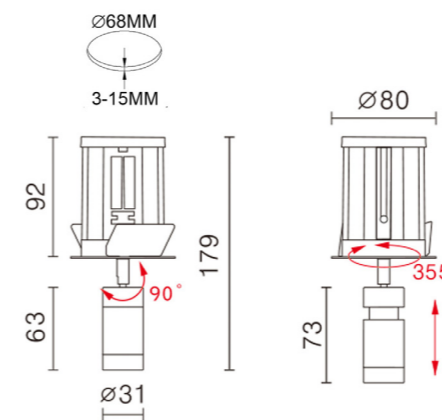

CE □ IP20

Micro Recessed Adjustable Spotlight [White]

The Micro 7.7W adjustable 24V white recessed spotlight, beam adjustment 10-40°, complete with anti-glare honeycomb

The adjustable head gives alternative beam and dimming variations. Ideal for highlighting & focusing on individual areas