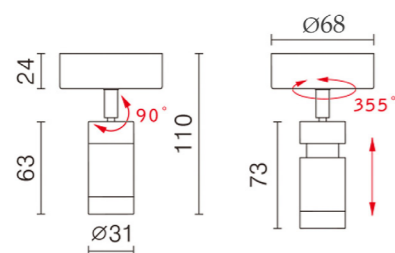

The Micro 7.7W adjustable 24V black surface spotlight, with beam adjustment of 10-40°

This is a very compact product with an elegant & mini sized design. It is convenient for the end user to adjust the focus and beam angle. Precise light distribution is not only good for highlighting artworks in a showcase, but also good for restaurant and private homes

Finish	Black
Wattage	7.7W
Voltage	24V
Light Source	7.7W CREE LED Built in
CCT	2100K with Gel filter or 2700K
Lumens	550lm
Beam width	10 – 40°
LED Driver	Remote
Dimmable	Yes
Material	Aluminium
Optional Accessories	Gel filter 2100K

Micro Surface Adjustable Spotlight [White]