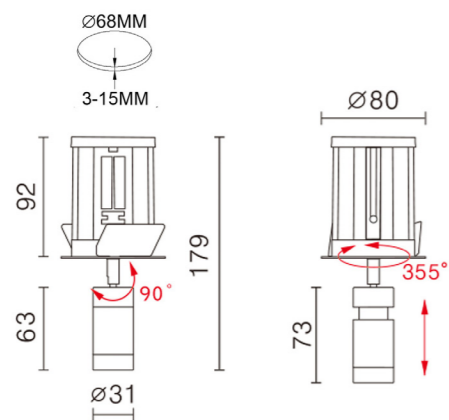

Micro Surface Adjustable Spotlight [White]

The Micro 7.7W adjustable 24V white surface spotlight, with beam adjustment of 10-40° comes with antiglare honeycomb

This is a very compact product with an elegant & mini sized design. It is convenient for the end user to adjust the focus and beam angle. Precise light distribution is not only good for highlighting artworks in a showcase, but also good for restaurants and private homes

Finish	White
Wattage	7.7W
Voltage	24V
Light Source	1 x 7.7W CREE LED Built in
CCT	2100K with gel filter or 2700K
Lumens	550lm
Beam width	10 – 40°
LED Driver	Remote
Dimmable	Yes
Material	Aluminium
Optional Accessory	Gel filter 2100K

Micro Recessed Adjustable Spotlight [Black]

The Micro 7.7W 24V adjustable black recessed spotlight, beam adjustment 10-40°, complete with anti-glare honeycomb

The adjustable head gives alternative beam and dimming variations. Ideal for highlighting & focusing on individual areas

CE □ IP20

Micro Recessed Adjustable Spotlight [White]

The Micro 7.7W adjustable 24V white recessed spotlight, beam adjustment 10-40°, complete with anti-glare honeycomb

The adjustable head gives alternative beam and dimming variations. Ideal for highlighting & focusing on individual areas