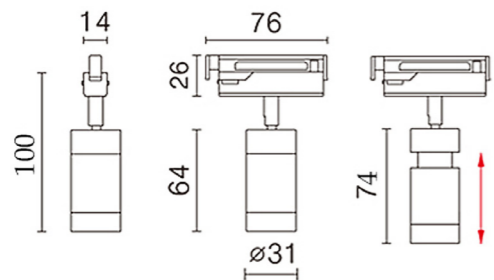

LED	LUMINAIRE CONSUMPTION	INPUT	LED COLOR
CREE	7.7W	24V	2700K