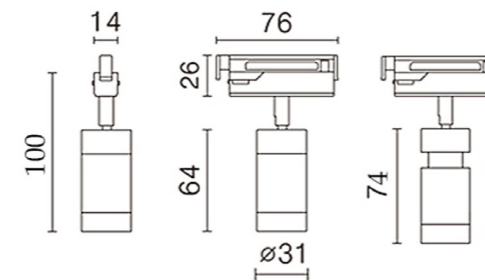

LED	LUMINAIRE CONSUMPTION	INPUT	LED COLOR
CREE	7.7W	24V	2700K