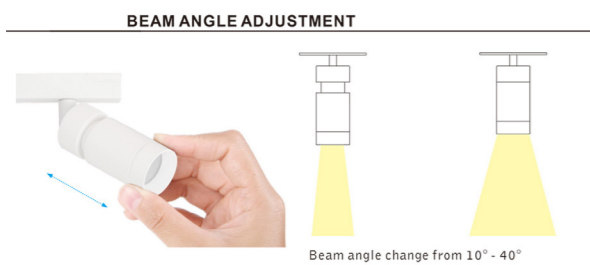

Micro Collection

Micro Surface Adjustable Spotlight [Black]

The Micro 7.7W adjustable 24V black surface spotlight, with beam adjustment of 10-40°

This is a very compact product with an elegant & mini sized design. It is convenient for the end user to adjust the focus and beam angle. Precise light distribution is not only good for highlighting artworks in a showcase, but also good for restaurant and private homes

Micro Surface Adjustable Spotlight [White]

The Micro 7.7W adjustable 24V white surface spotlight, with beam adjustment of 10-40° comes with antiglare honeycomb

This is a very compact product with an elegant & mini sized design. It is convenient for the end user to adjust the focus and beam angle. Precise light distribution is not only good for highlighting artworks in a showcase, but also good for restaurants and private homes