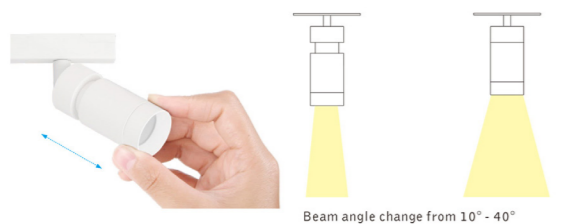

BEAM ANGLE ADJUSTMENT

Finish	Black
Wattage	7.7W
Voltage	24V
Light Source	LED 1 x7.7W CREE LED Built in
CCT	2100K with filter or 2700K
Lumens	550lm
Beam width	10 – 40°
LED Driver	Remote
Dimmable	Yes
Material	Aluminium
Optional Accessories	Gel filter 2100K

CE □ IP20