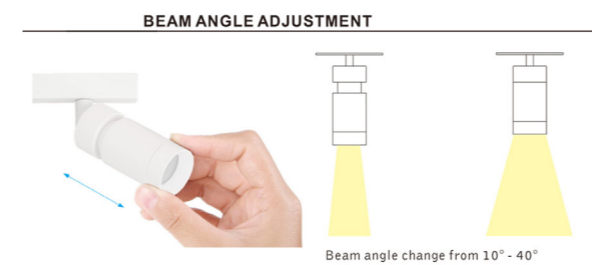

The Micro 7.7W adjustable 24V white surface spotlight, with beam adjustment of 10-40° comes with antiglare honeycomb

This is a very compact product with an elegant & mini sized design. It is convenient for the end user to adjust the focus and beam angle. Precise light distribution is not only good for highlighting artworks in a showcase, but also good for restaurants and private homes

Finish	White
Wattage	7.7W
Voltage	24V
Light Source	1 x 7.7W CREE LED Built in
CCT	2100K with gel filter or 2700K
Lumens	550lm
Beam width	10 – 40°
LED Driver	Remote
Dimmable	Yes
Material	Aluminium
Optional Accessory	Gel filter 2100K