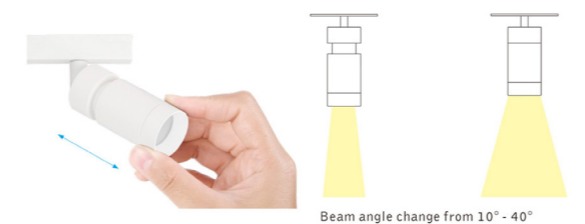

BEAM ANGLE ADJUSTMENT

Finish	White
Wattage	7.7W
Voltage	24V
Light Source	LED 1 x7.7W CREE LED Built in
CCT	2100K with filter or 2700K
Lumens	550lm
Beam width	10 – 40°
LED Driver	Remote
Dimmable	Yes
Material	Aluminium
Optional Accessories	Gel filter 2100K

CE □ IP20