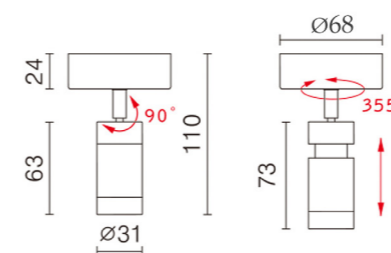

The Micro 7.7W adjustable 24V white surface spotlight, with beam adjustment of 10-40° comes with antiglare honeycomb

This is a very compact product with an elegant & mini sized design. It is convenient for the end user to adjust the focus and beam angle. Precise light distribution is not only good for highlighting artworks in a showcase, but also good for restaurants and private homes

Finish	White
Wattage	7.7W
Voltage	24V
Light Source	1 x 7.7W CREE LED Built in
CCT	2100K with gel filter or 2700K
Lumens	550lm
Beam width	10 – 40°
LED Driver	Remote
Dimmable	Yes
Material	Aluminium
Optional Accessory	Gel filter 2100K