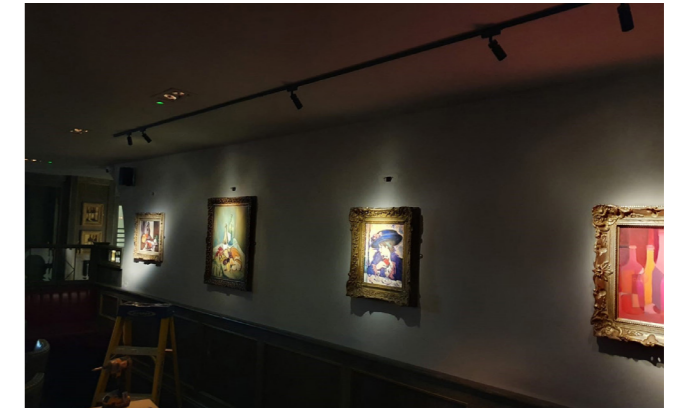

Micro Track Adjustable Spotlight [White]

The Micro 7.7W adjustable 24V black track spotlight, beam adjustment 10-40° complete with anti-glare honeycomb

This is a very compact product with an elegant & mini sized design. It is convenient for the end user to adjust the focus and beam angle. Precise light distribution is not only good for highlighting artworks in a showcase, but also good for restaurants and private homes

Finish	White
Wattage	7.7W
Voltage	24V
Light Source	7.7W CREE LED Built in
CCT	2100K with filter or 2700K
Lumens	550lm
Beam width	10 – 40°
LED Driver	Inbuilt
Dimmable	Yes
Material	Aluminium
Optional Accessories	Gel filter - 2100K