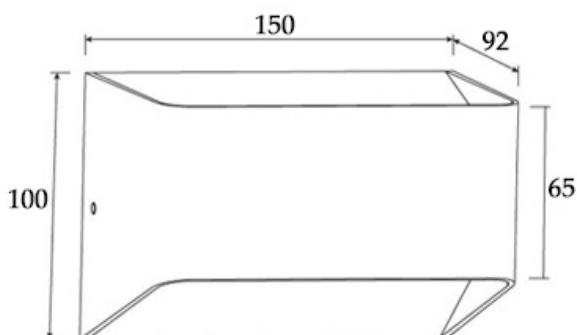

Stern Wall light [White]

The Stern wall light has an IP54 rating allowing for interior and exterior use.

It's 2x5W integral SMD LED giving a uniform dissipation of light both up and down direction

The ADC12 housing material provides excellent thermal management along with the 94-V0 fire rated PC diffuser

Units: mm

CE  IP54