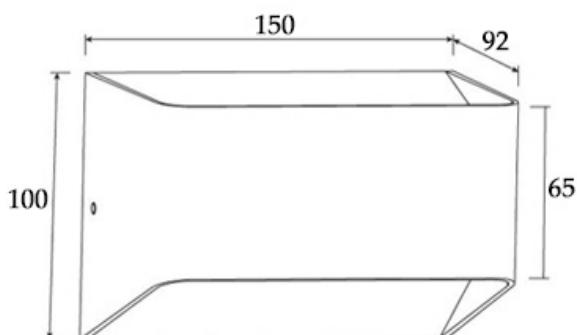

Stern Wall light [Black]

The Stern wall light has an IP54 rating allowing for interior and exterior use

It's 2x5W integral SMD LED giving a uniform dissipation of light both up and down direction

The ADC12 housing material provides excellent thermal management along with the 94-V0 fire rated PC diffuser

Units: mm

CE  IP54