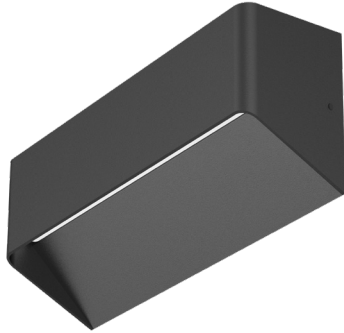

Stern Wall light [Black]

The Stern wall light has an IP54 rating allowing for interior and exterior use

It's 2x5W integral SMD LED giving a uniform dissipation of light both up and down direction

The ADC12 housing material provides excellent thermal management along with the 94-V0 fire rated PC diffuser

Internal flicker free driver

Designed for indoor and outdoor lighting applications such as hotels, parks, and corridors and courtyards

| | |
|--------------|--------------|
| Finish | Black |
| Wattage | 10W |
| Voltage | AC220-240VAC |
| Light Source | LED SMB |
| CCT | 3000K |
| CRI | ≥ 80 |
| Lumens | 400-500 |
| Beam width | 90° |
| LED Driver | Built in |
| Dimmable | No |
| Material | Aluminium/PC |