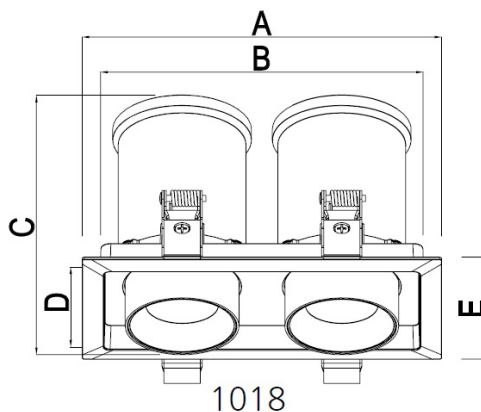

POP 2 Twin Downlighter [White 3000K]

The POP2 recessed downlighter has a high lumen COB light source with special optic lens and reflector design producing uniform light with low glare effect

It has a modular reflector which allows easy replacement for different beam width

Finish	White
Wattage	30W [2 x15W]
Voltage	AC220-240VAC
Light Source	LED COB
CCT	3000K
CRI	90
Lumens	2430
Beam width	24°
LED Driver	Remote
Dimmable	Yes - Triac dimmable
Material	Aluminium

A - 180mm
B - 162mm
C - 114mm
D - 82 mm
E - 100mm

Cutout - 90mm x 170mm

CE  IP20