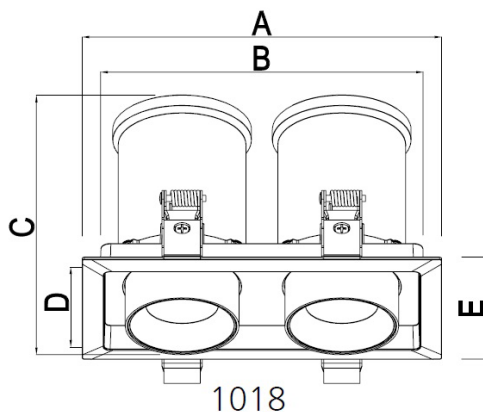

POP 2 Twin Downlighter [Black 4000K]

The POP2 recessed downlighter has a high lumen COB light source with special optic lens and reflector design producing uniform light with low glare effect.

It has a modular reflector which allows easy replacement for different beam width.

Finish	Black
Wattage	30W [2 x15W]
Voltage	AC220-240VAC
Light Source	LED COB
CCT	4000K
CRI	90
Lumens	2430
Beam width	24°
LED Driver	Remote
Dimmable	Yes - Triac dimmable
Material	Aluminium

A - 180mm
B - 162mm
C - 114mm
D - 82 mm
E - 100mm

Cutout - 90mm x 170mm

CE  IP20