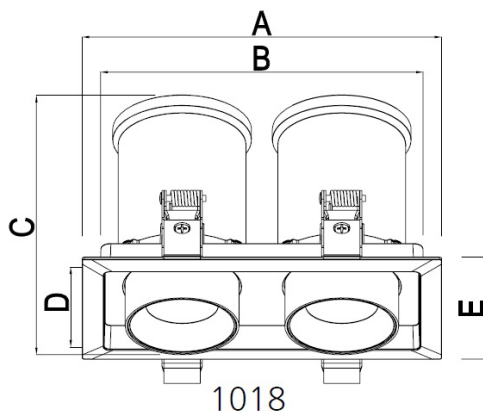

POP 2 Twin Downlighter [Black 3000K]

The POP2 recessed downlighter has a high lumen COB light source with special optic lens and reflector design producing uniform light with low glare effect

It has a modular reflector which allows easy replacement for different beam width

Finish	Black
Wattage	30W [2 x15W]
Voltage	AC220-240VAC
Light Source	LED COB
CCT	3000K
CRI	90
Lumens	2430
Beam width	24°
LED Driver	Remote
Dimmable	Yes - Triac dimmable
Material	Aluminium

A - 180mm
B - 162mm
C - 114mm
D - 82 mm
E - 100mm

Cutout - 90mm x 170mm

CE  IP20