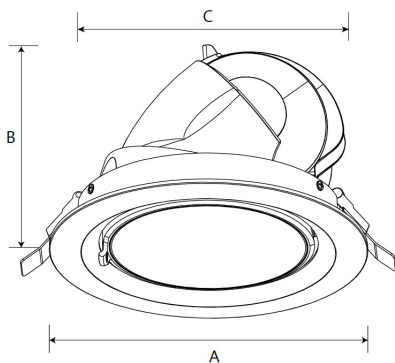

Pivot Downlighter

The Pivot recessed gimbal type downlighter has an opal white diffuser which provides a uniform wide beam (110°) light effect

This along with 350° horizontal / 40° vertical adjustability make it the ideal solution for wall washing with an even distribution of light from minimal number of light fittings

In addition to above, the fitting is supplied with a high CRI value of 90 making it perfect for washing display units or full walls of merchandise in retail settings

A - 180mm
 B - 128mm
 C - 160mm Cut out - 165mm Diameter

Finish	White
Wattage	33W
Voltage	AC220-240VAC
Light Source	LED SMD
CCT options	3000K/4000K
CRI	90
Lumens	2520
Beam width	110°
LED Driver	Remote
Dimmable	No
Material	Aluminium