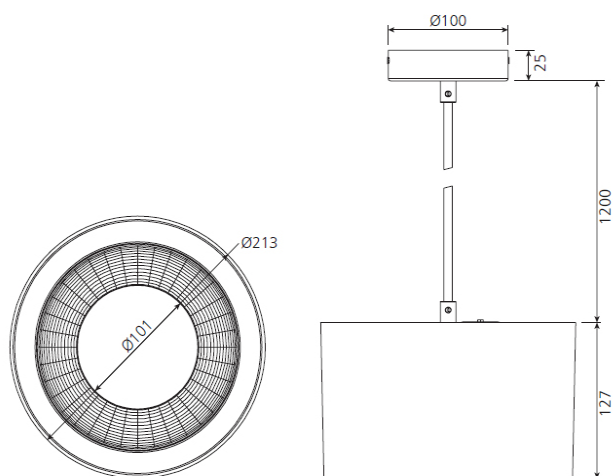

## NET LED Pendant

The NET hanging LED pendant with a specular reflector which achieves a low anti-glare UGR rating of <19. No UV/IR light

3CCT switchable between 3000K, 4000K or 5700K

A downlighting fixture that suits several settings - hotel, home, office, shop etc. Also widely used for public areas such as stairways, lobby, reception, corridors etc.

Long lifetime of 50,000 hours

Finish	Black
Wattage	25W
Voltage	AC200-240VAC
Light Source	LED SMD
CCT	3CCT Switch selectable [3000K/4000K/5700K]
CRI	≥80
Lumens	2250-2650
Beam width	60°
LED Driver	Built in to ceiling plate
Dimmable	Yes [Triac Dimmable]
Material	Aluminium